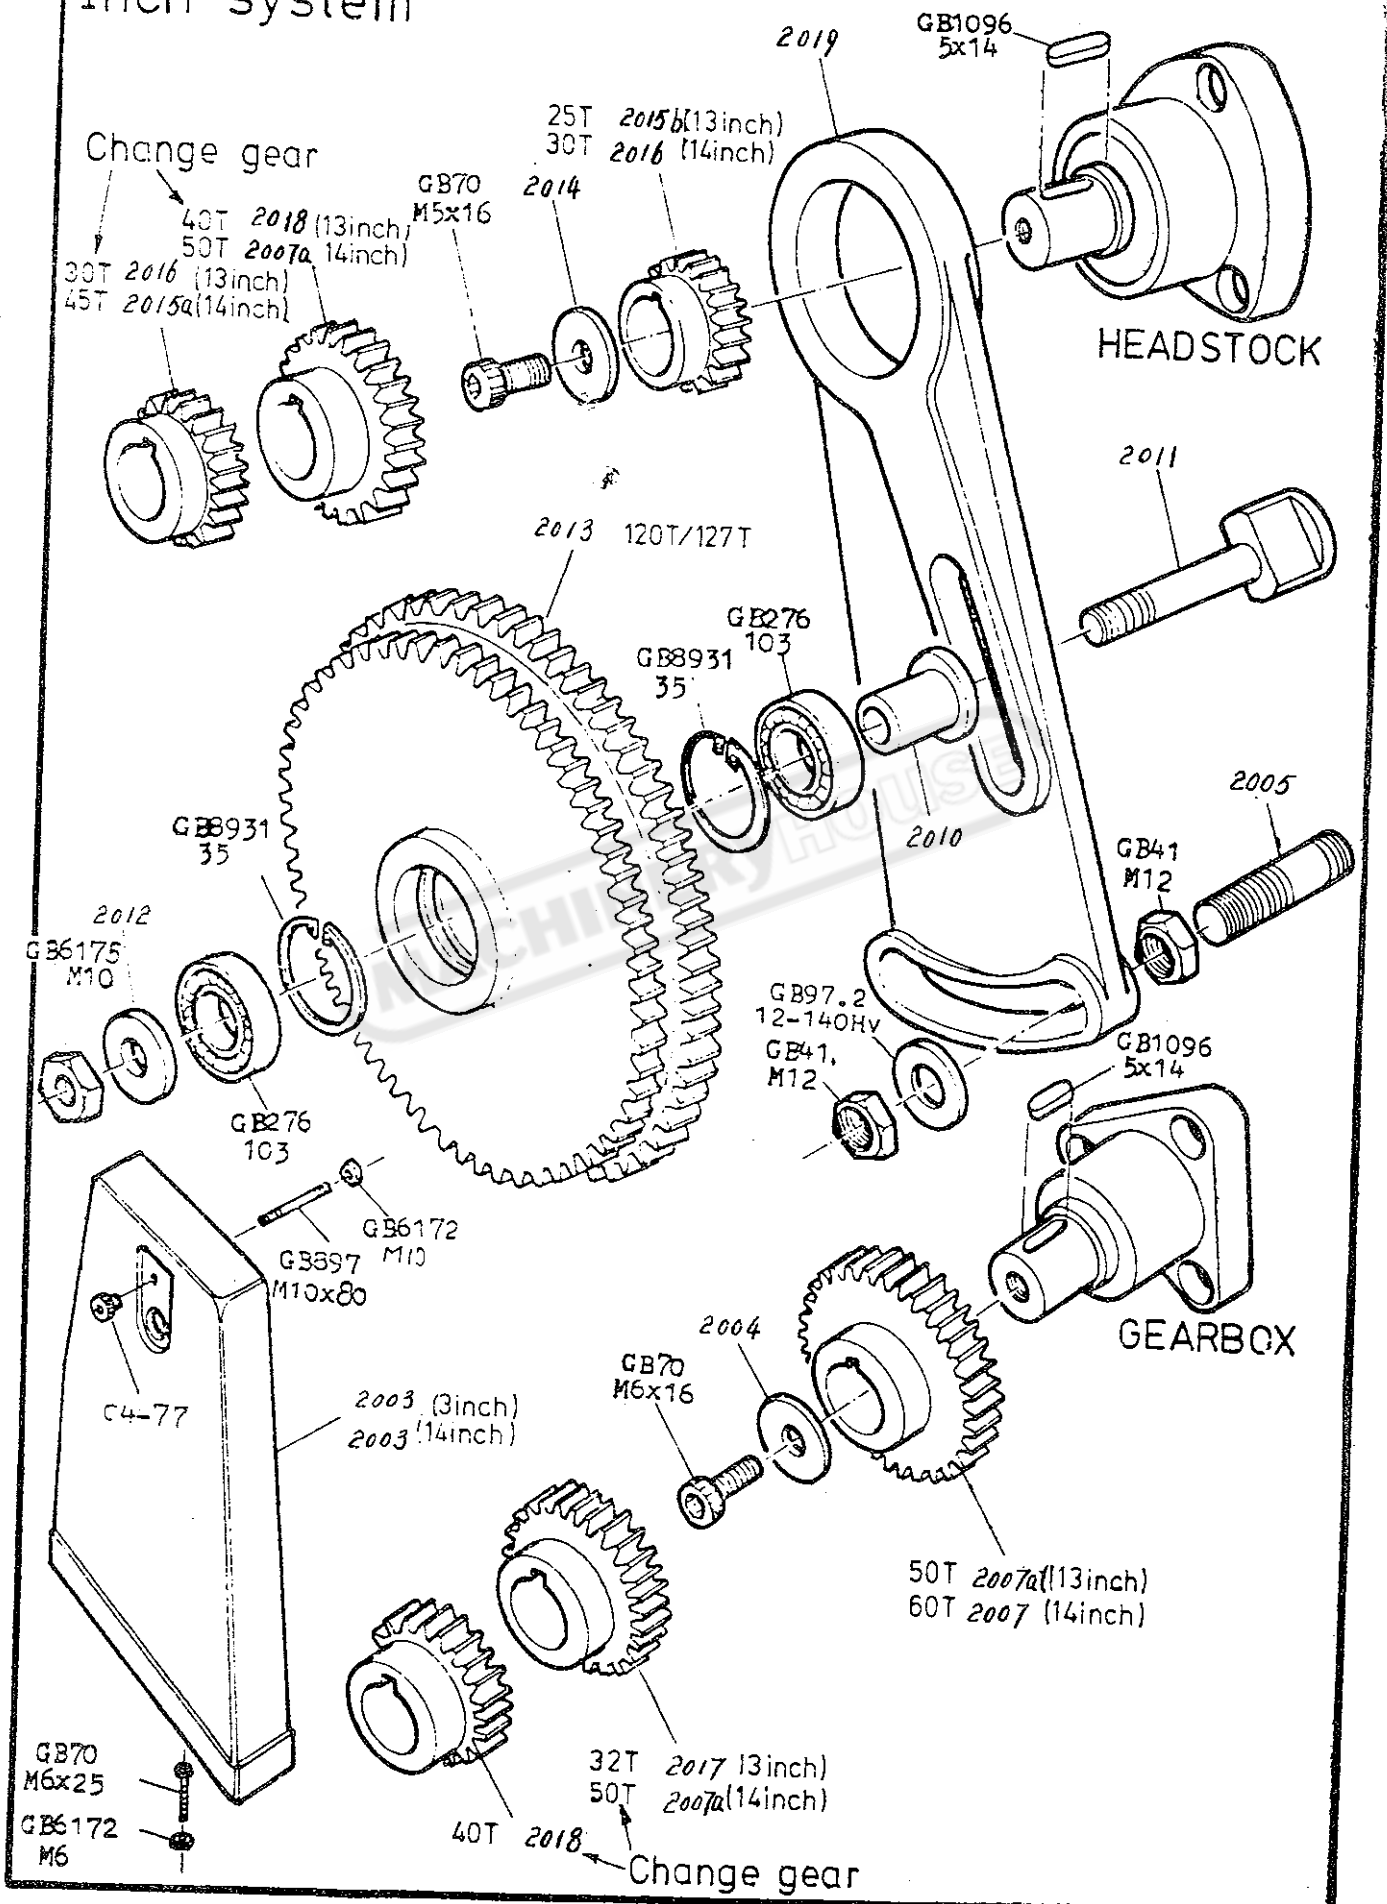

HEADSTOCK

GEARBOX

Change gear

- 65T 2007
- 66T 2008
- 70T 2009

SWING FRAME, END GEARS & COVER

Inch system

THREADING DIALS

INCH