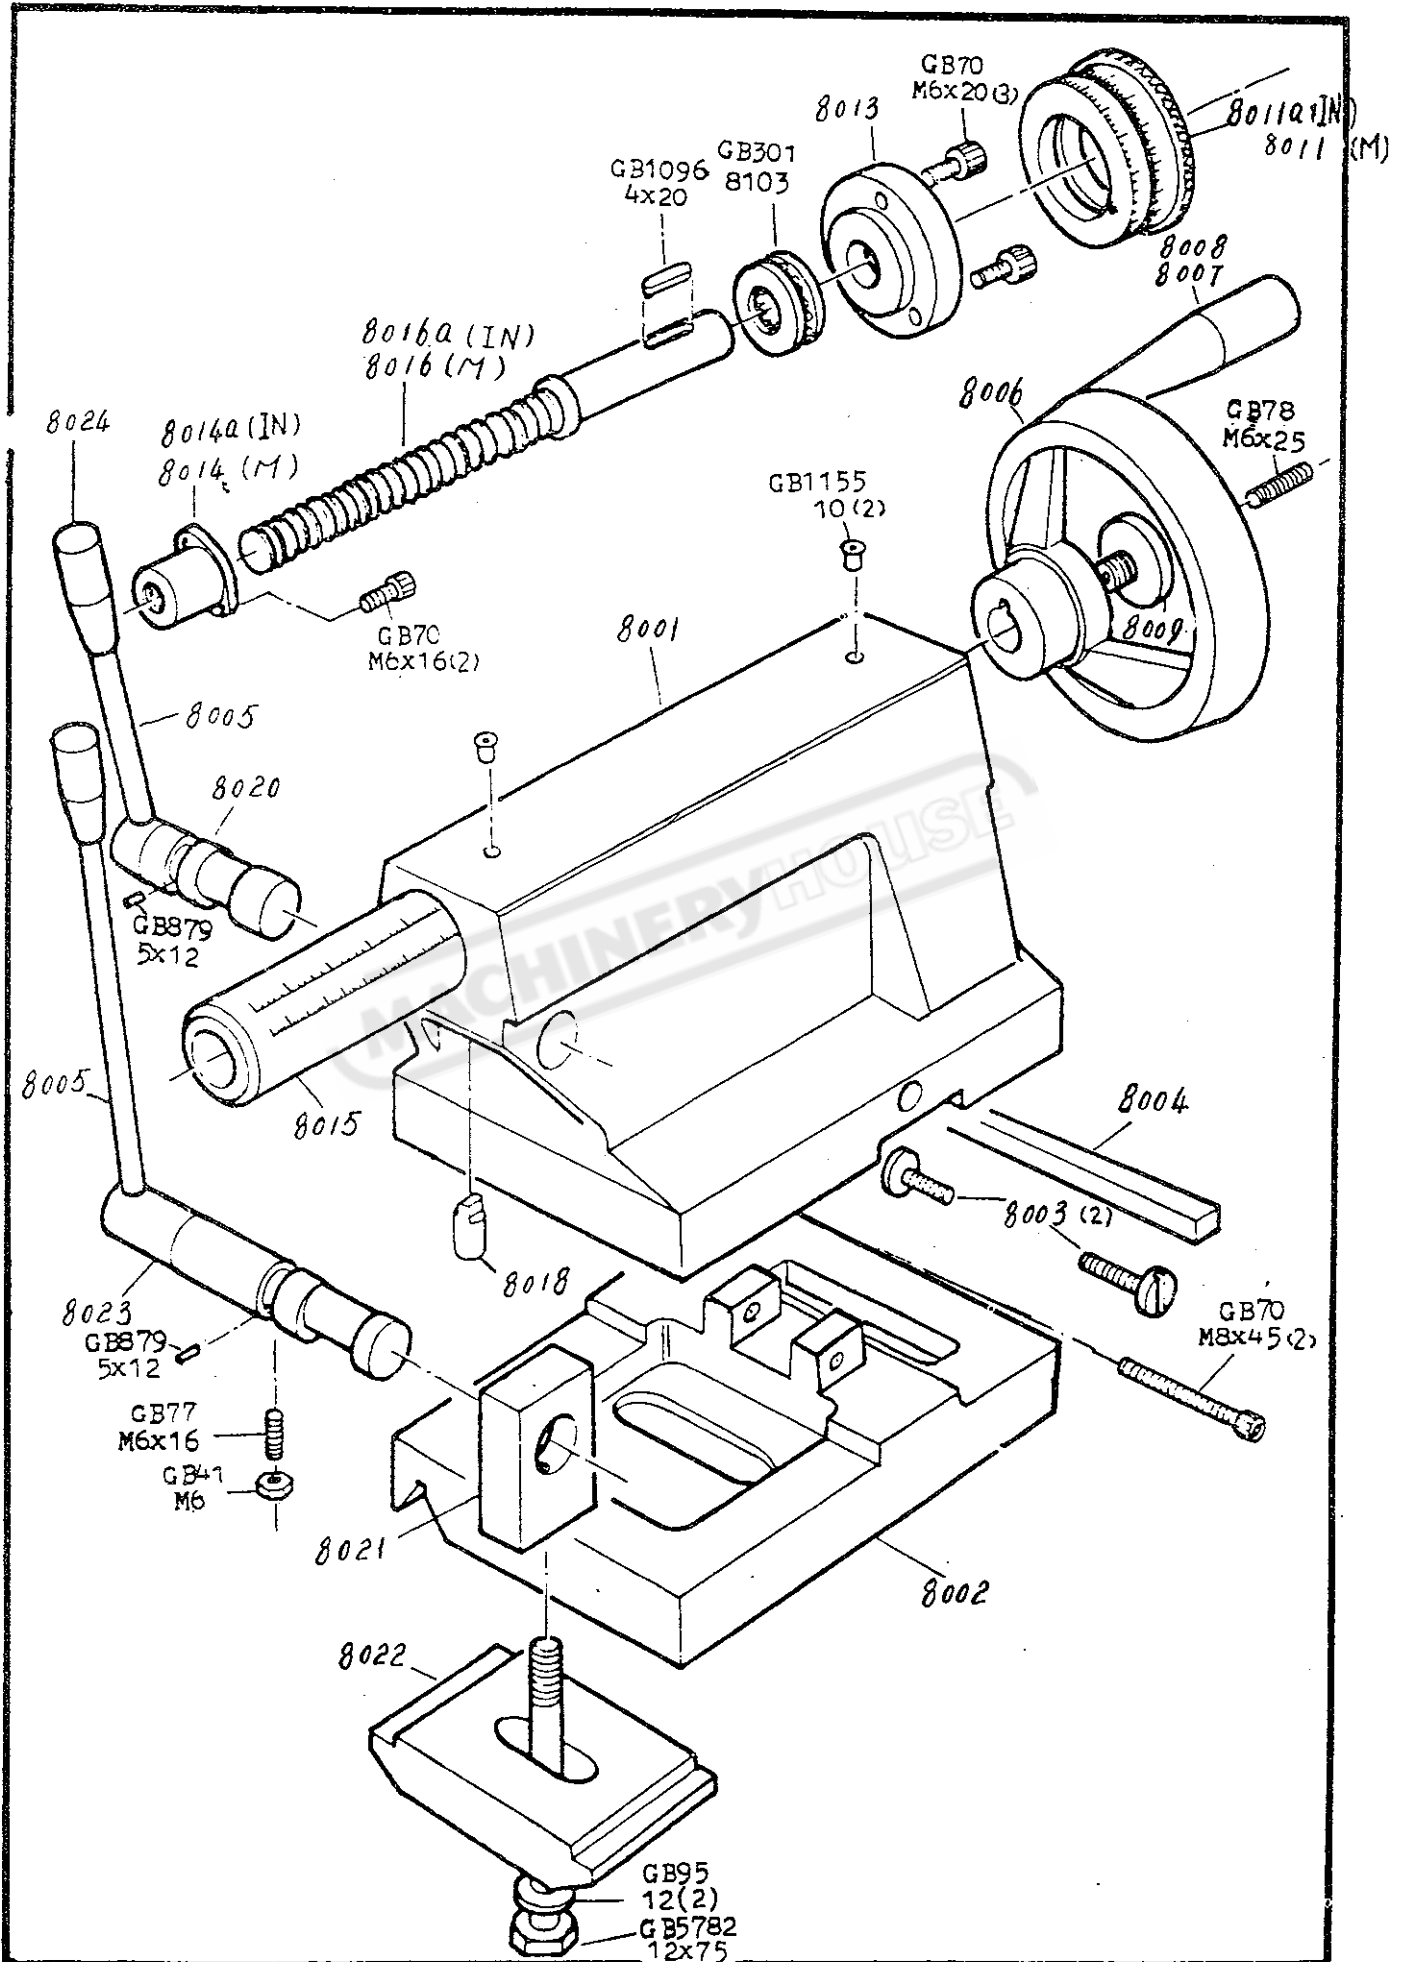

HEADSTOCK

HEADSTOCK

HEADSTOCK

GEARBOX

GEARBOX Inch system

GEARBOX Metrit system

APRON Left hand, Lever type

APKUN Left hand, Lever type

SADDLE & CROSS-SLIDE Telescopic type

TOP SLIDE, TOOL POST

TAIL STOCK

BED & SHAFTS

CABINET & PANELS

SWING FRAME, END GEARS & COVER

Metric system

Change gear