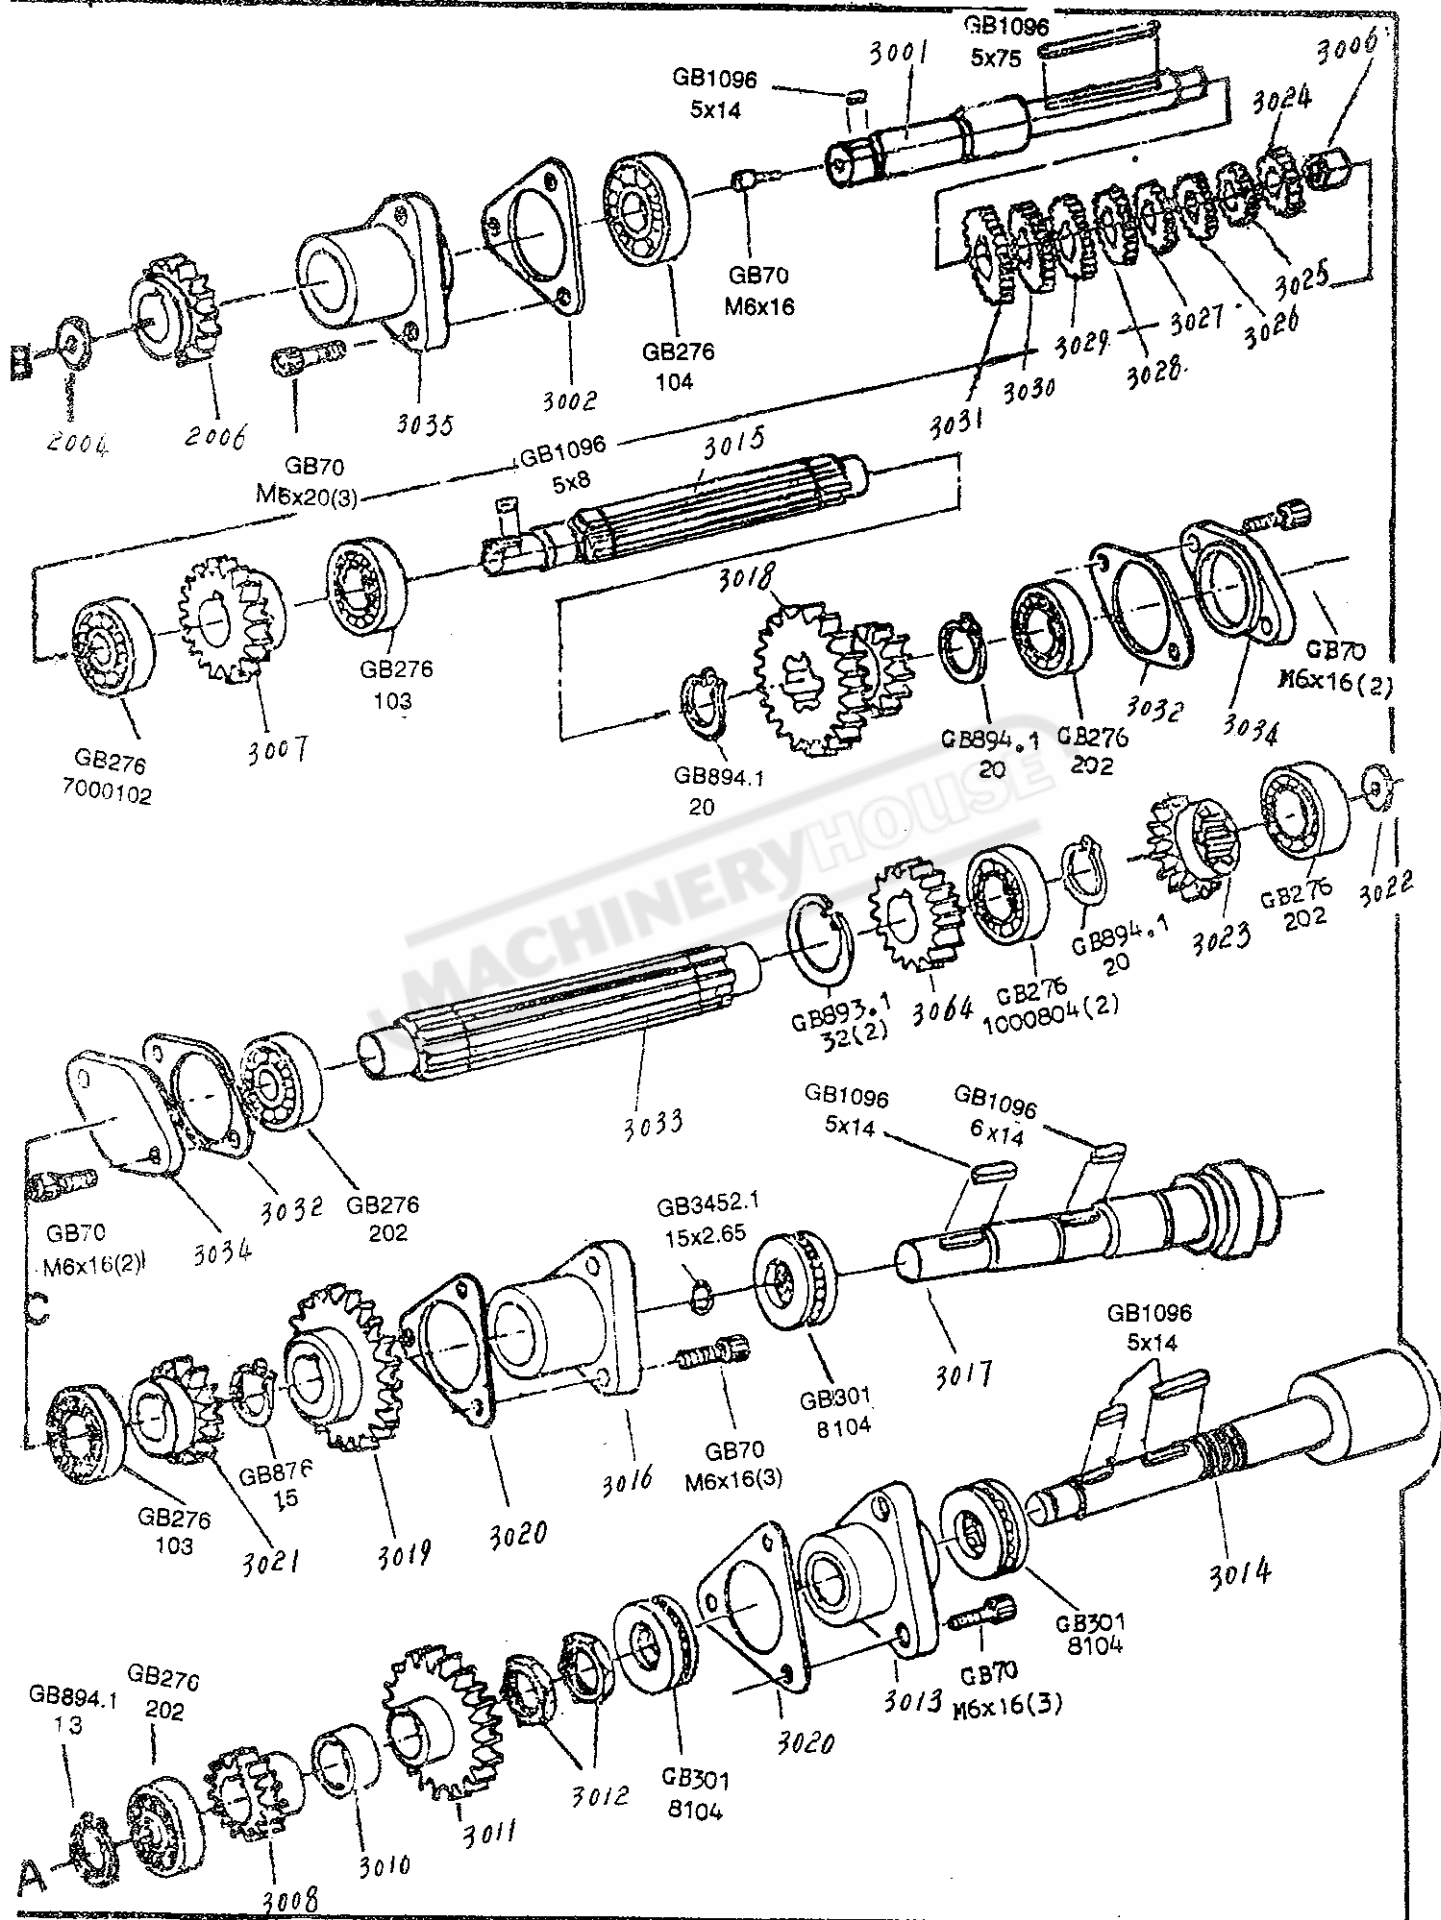

HEADSTOCK

HEADSTOCK

HEADSTOCK

GEARBOX

GEARBOX Inch system

GEARBOX Metrit system

APRON Left hand, Lever type

APKUN Left hand, Lever type

SADDLE & CROSS-SLIDE Telescopic type

TOP SLIDE, TOOL POST

TAIL STOCK

BED & SHAFTS

CABINET & PANELS

SWING FRAME, END GEARS & COVER

Metric system

Change gear