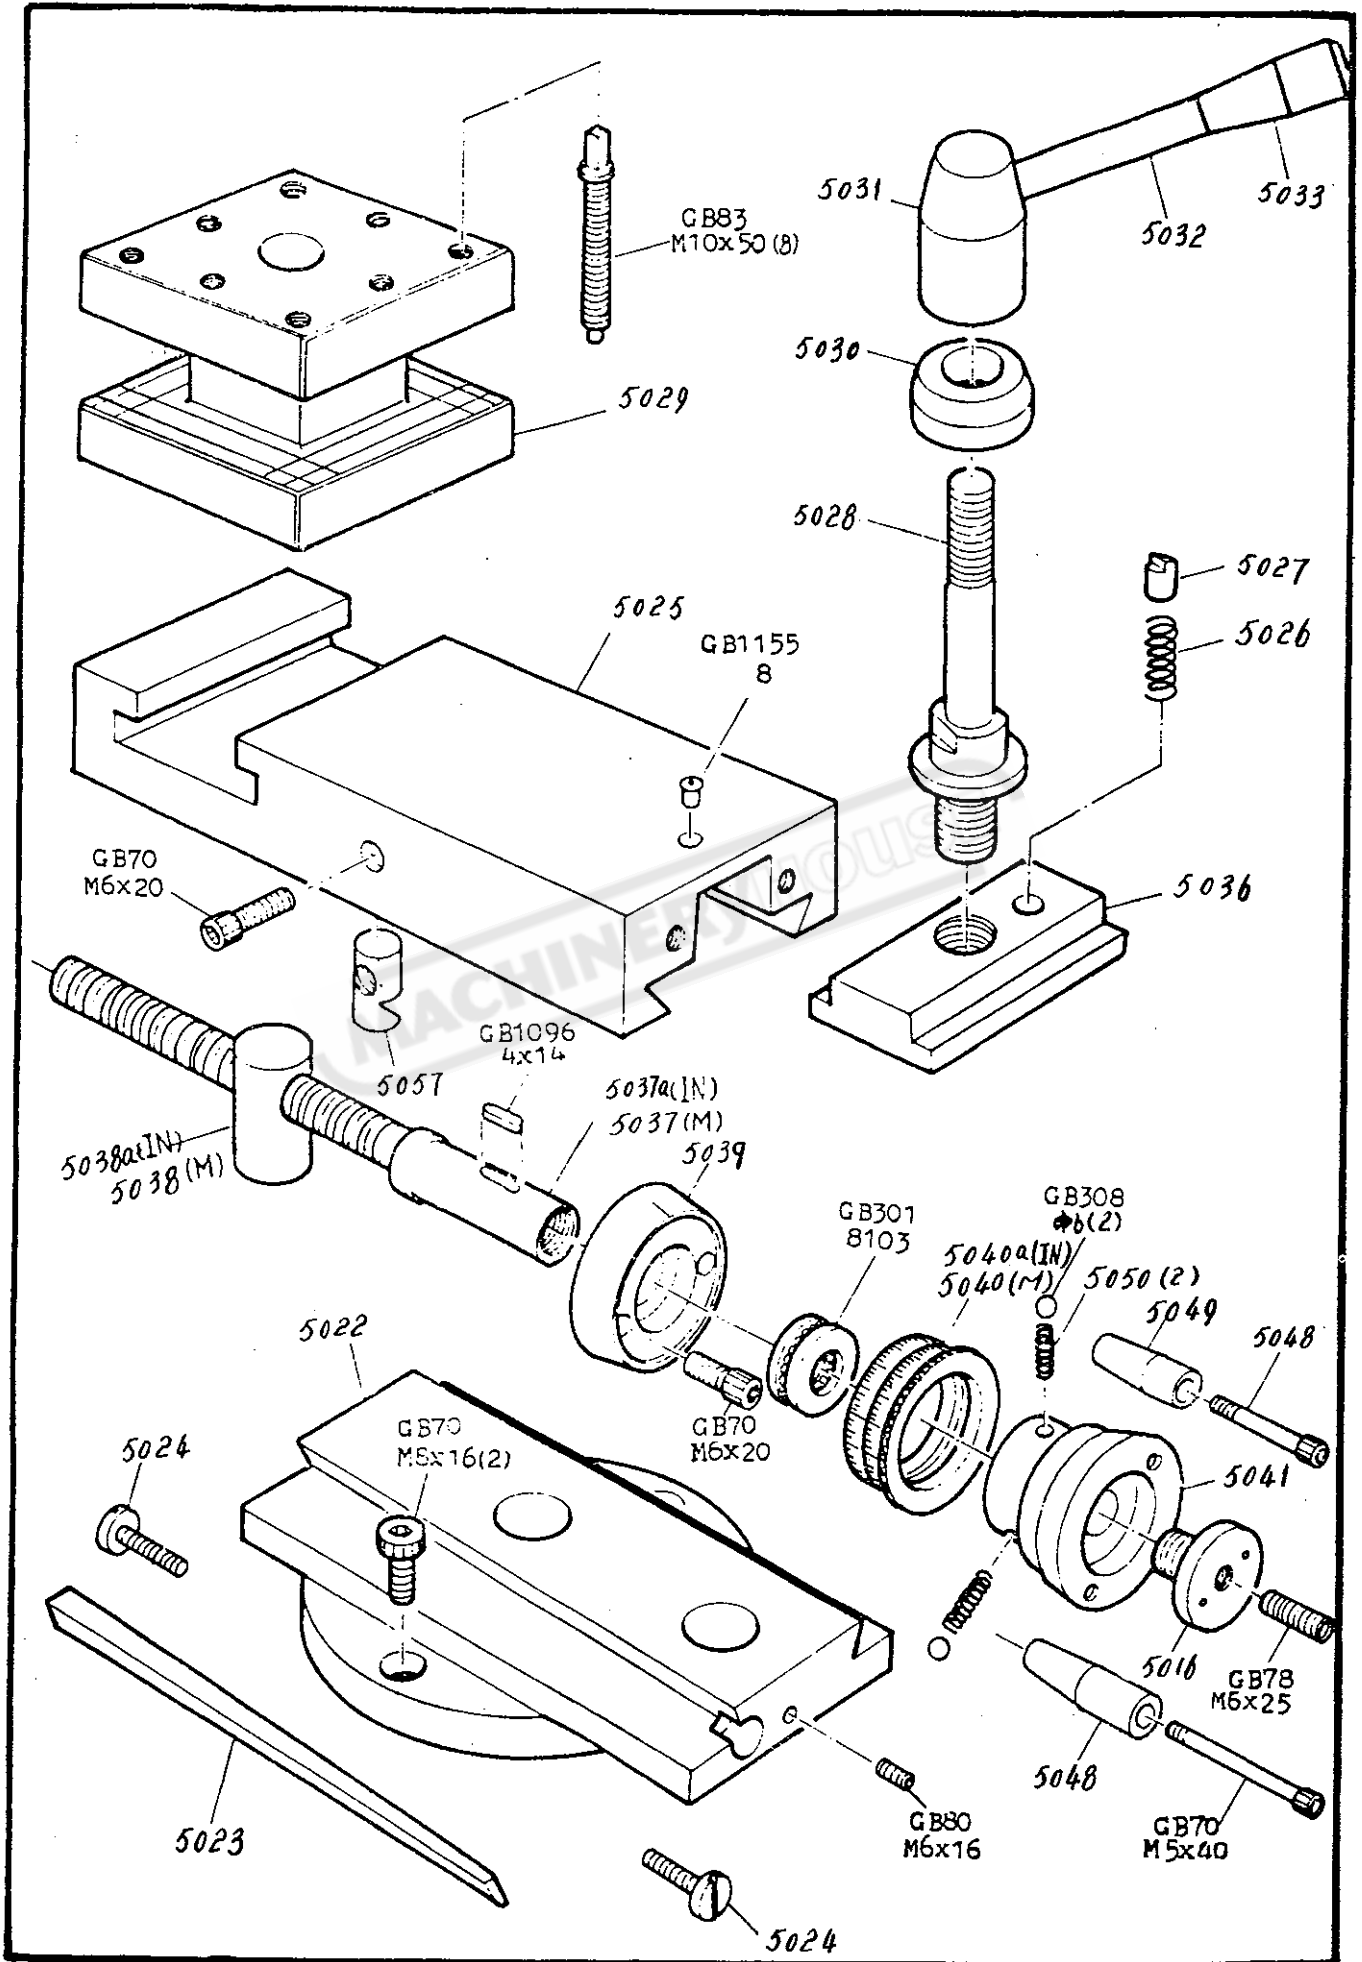

HEADSTOCK

HEADSTOCK

HEADSTOCK

GEARBOX

GEARBOX Inch system

GEARBOX Metrit system

APRON Left hand, Lever type

APKUN Left hand, Lever type

SADDLE & CROSS-SLIDE Telescopic type

TOP SLIDE, TOOL POST

TAIL STOCK

BED & SHAFTS

CABINET & PANELS

SWING FRAME, END GEARS & COVER

Metric system

Change gear