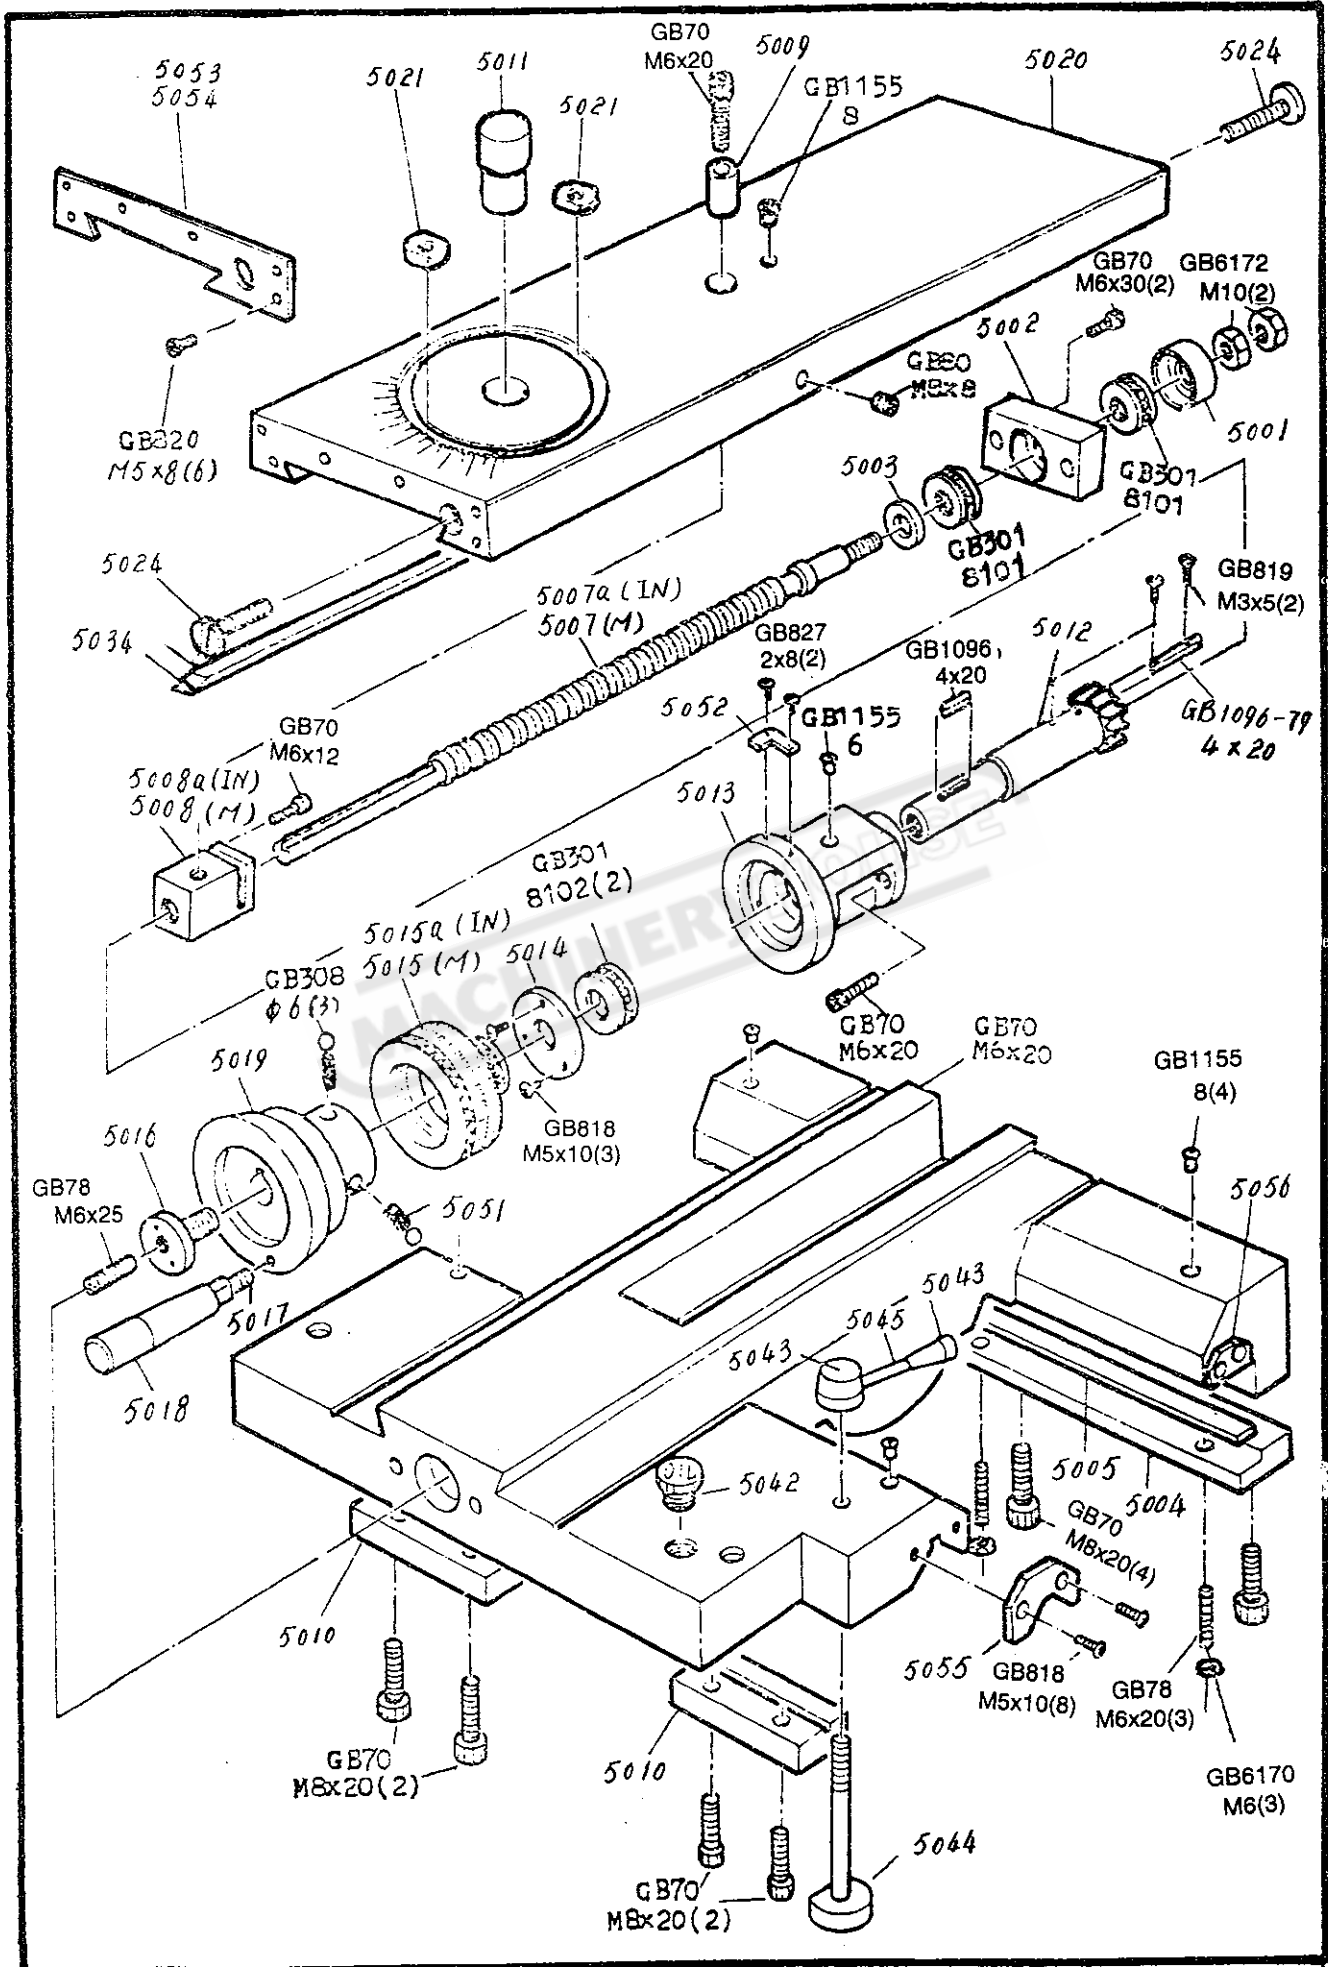

HEADSTOCK

HEADSTOCK

HEADSTOCK

GEARBOX

GEARBOX Inch system

GEARBOX Metrit system

APRON Left hand, Lever type

APKUN Left hand, Lever type

SADDLE & CROSS-SLIDE Telescopic type

TOP SLIDE, TOOL POST

TAIL STOCK

BED & SHAFTS

CABINET & PANELS

SWING FRAME, END GEARS & COVER

Metric system

Change gear