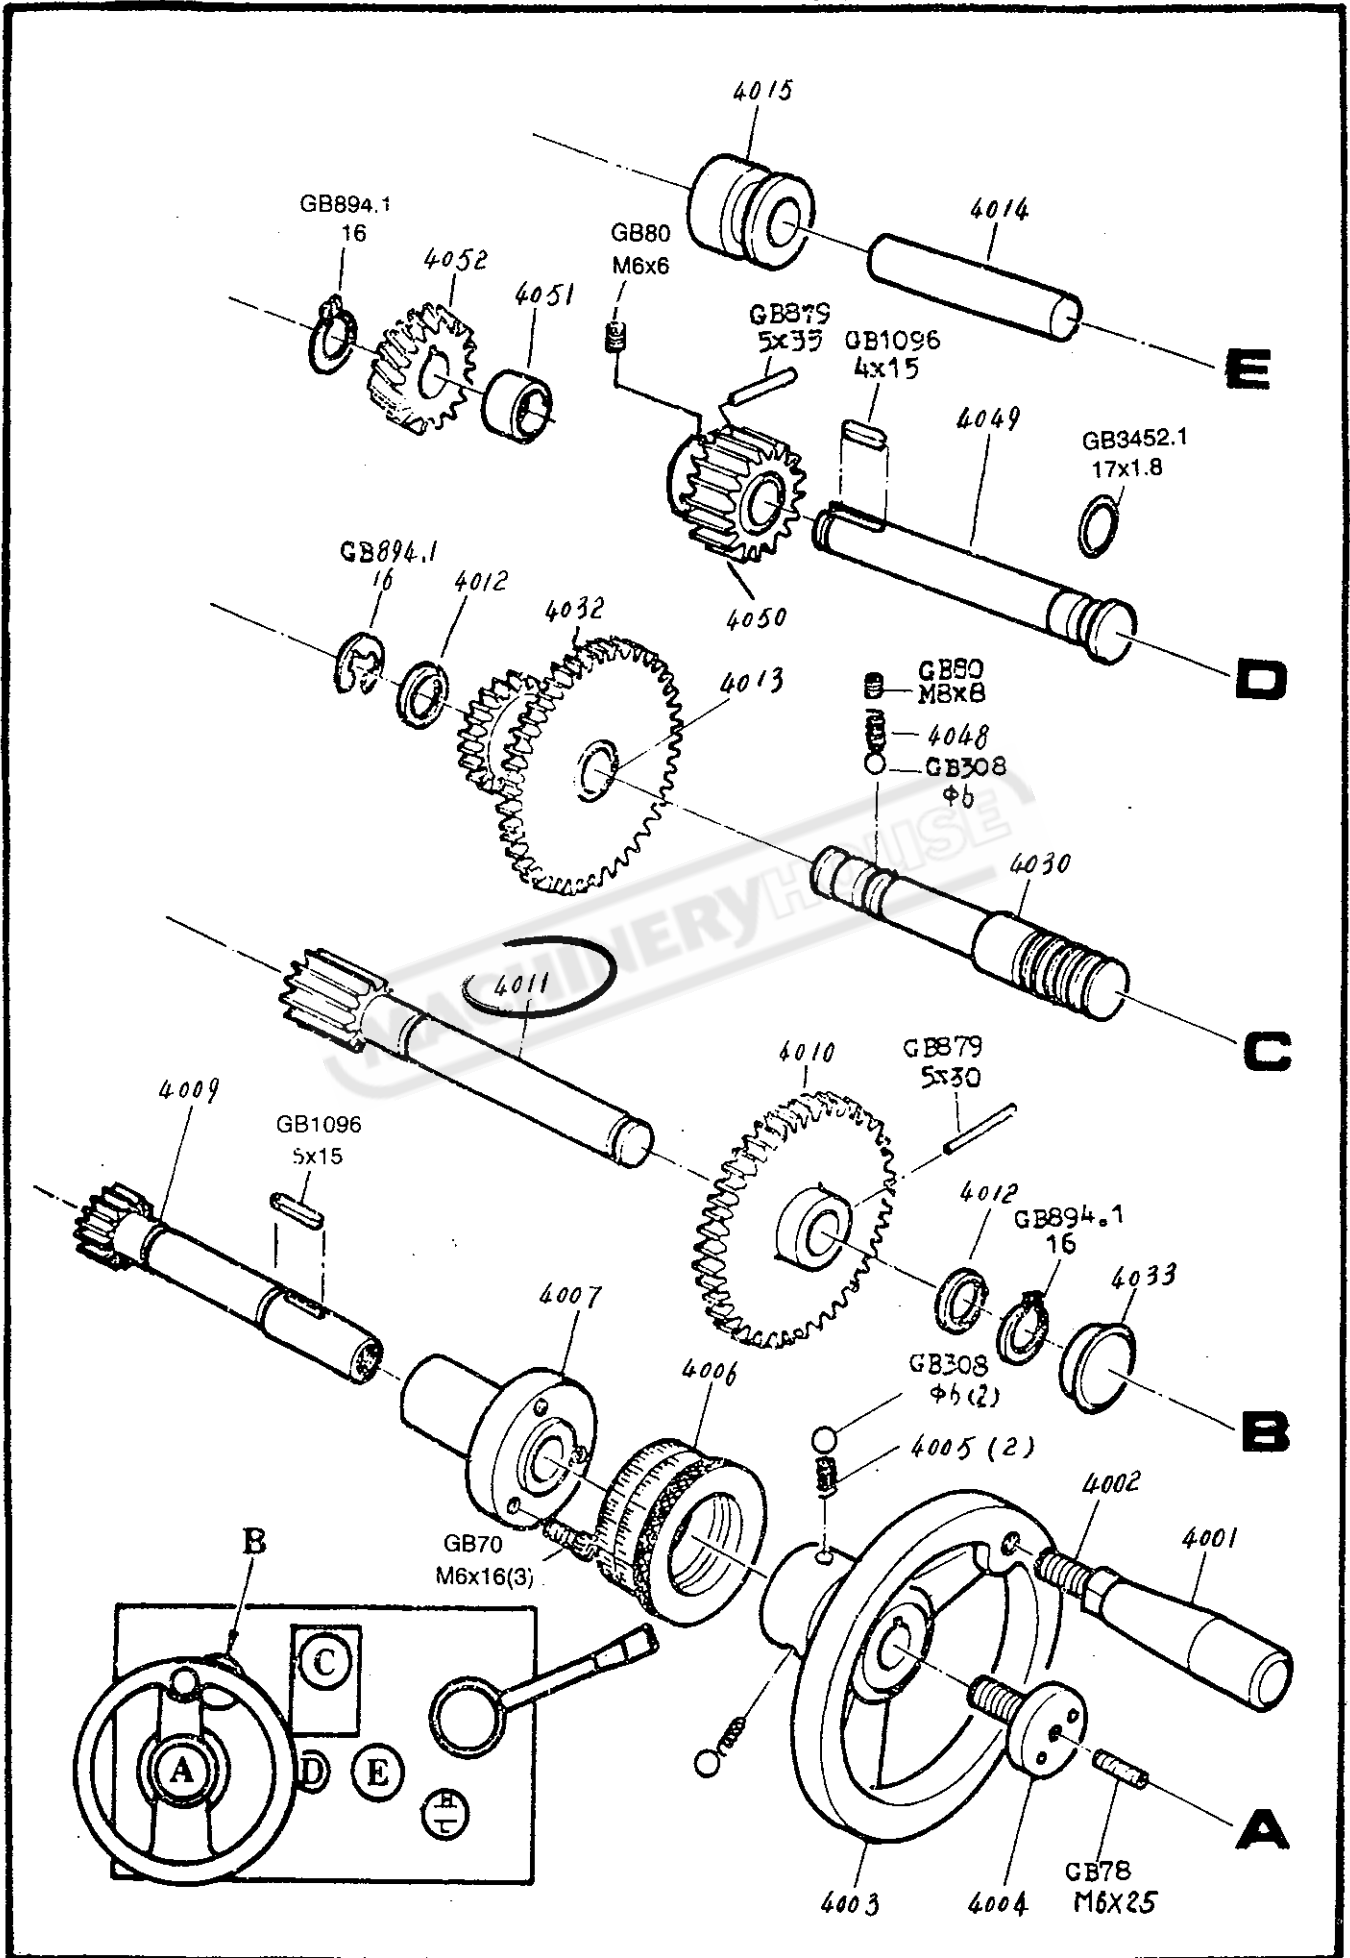

HEADSTOCK

HEADSTOCK

HEADSTOCK

GEARBOX

GEARBOX Inch system

GEARBOX Metrit system

APRON Left hand, Lever type

APKUN Left hand, Lever type

SADDLE & CROSS-SLIDE Telescopic type

TOP SLIDE, TOOL POST

TAIL STOCK

BED & SHAFTS

CABINET & PANELS

SWING FRAME, END GEARS & COVER

Metric system

Change gear