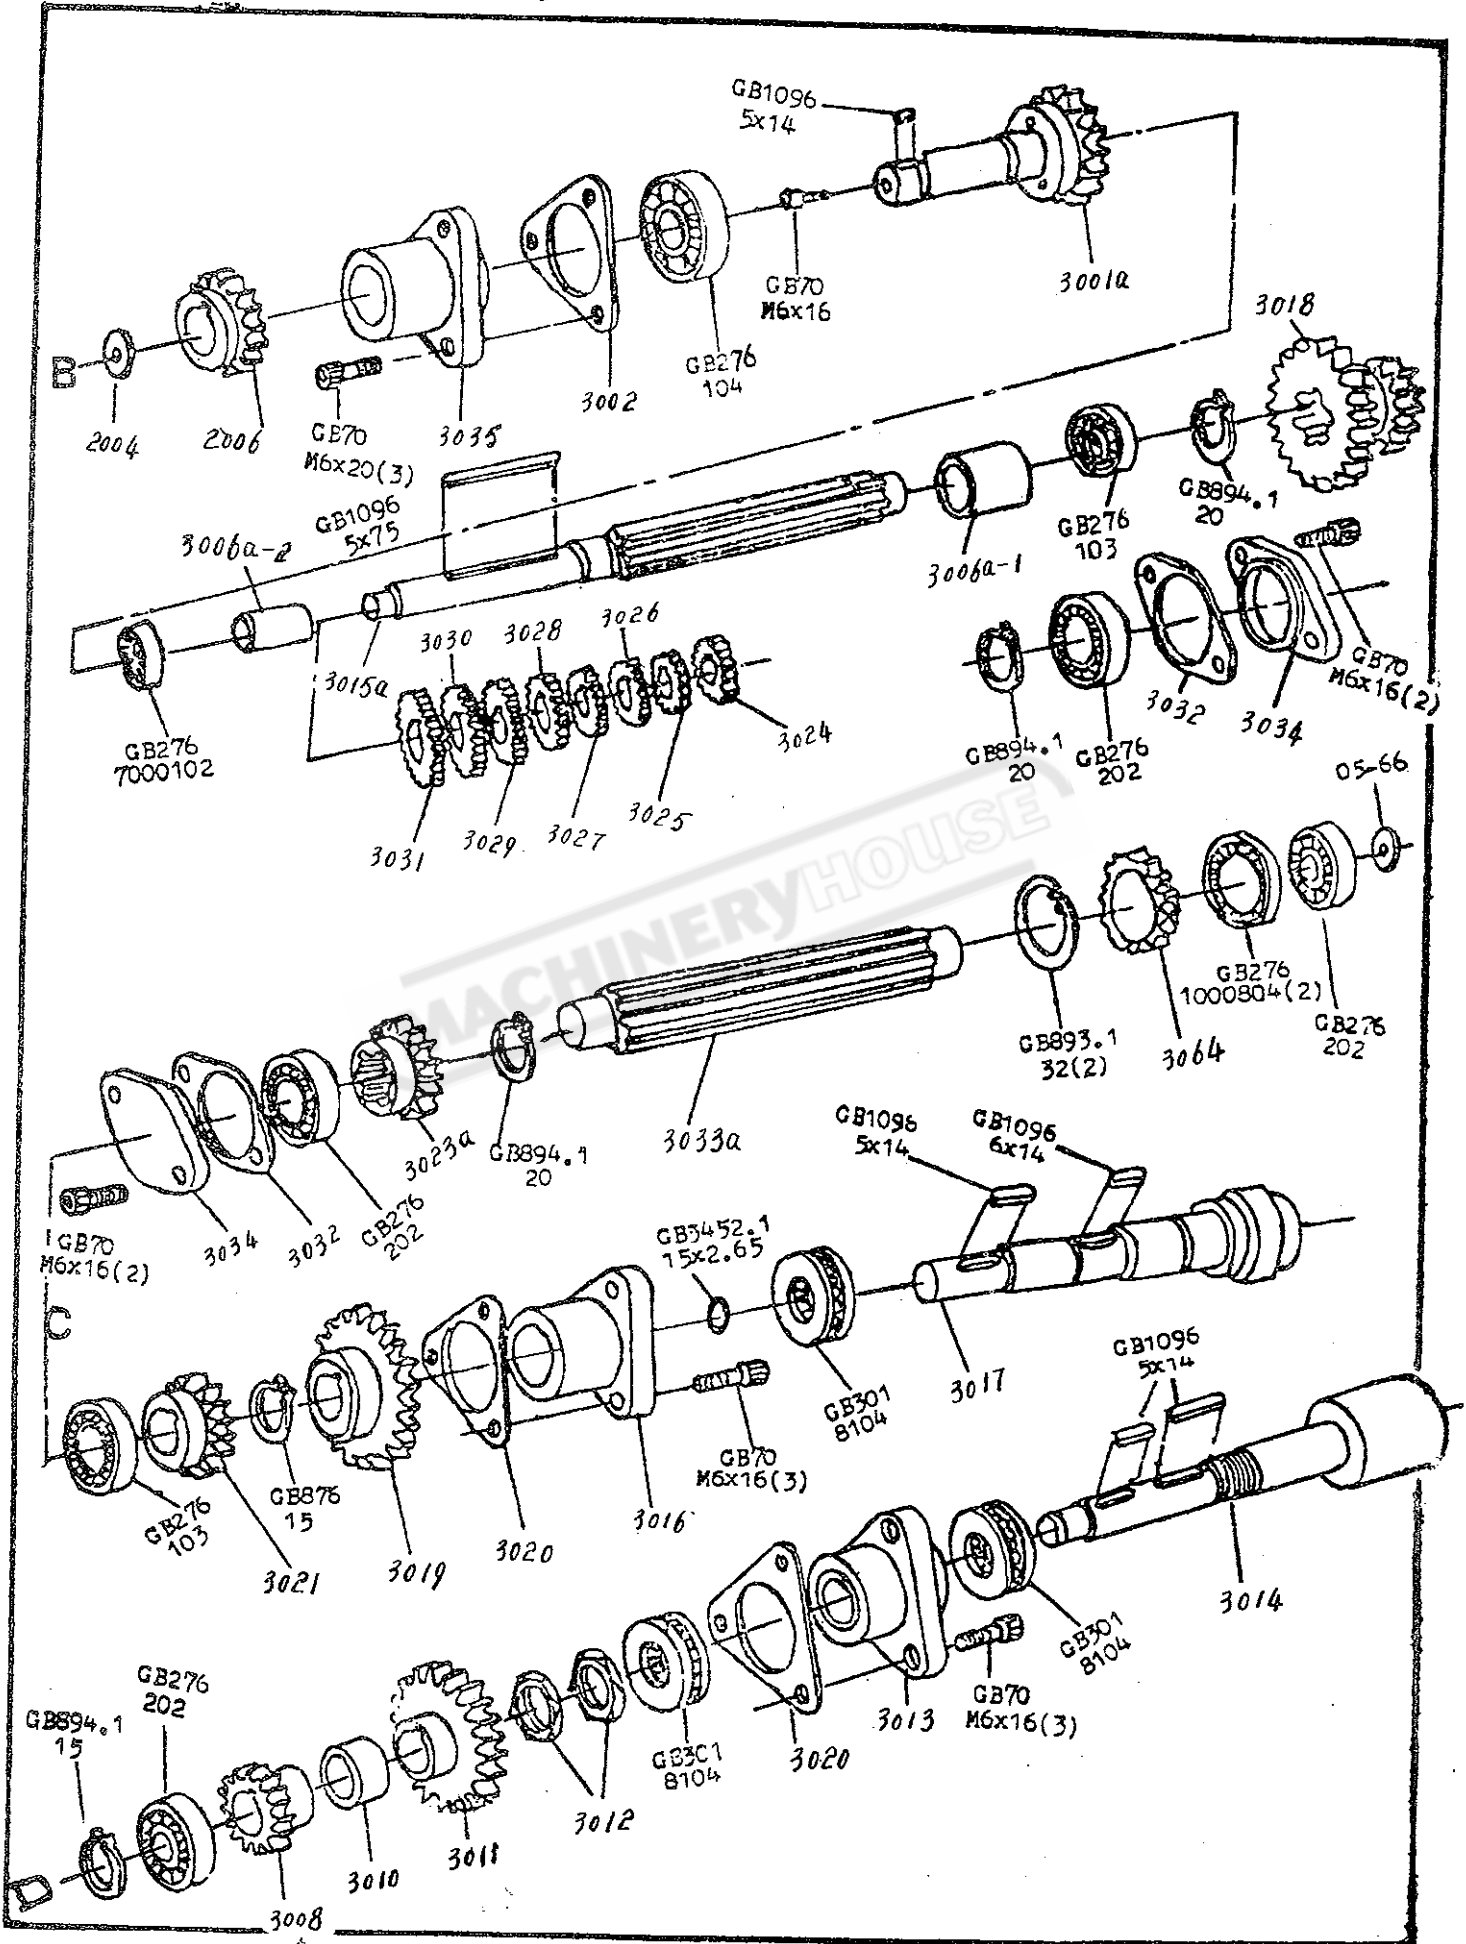

HEADSTOCK

HEADSTOCK

HEADSTOCK

GEARBOX

GEARBOX Inch system

GEARBOX Metrit system

APRON Left hand, Lever type

APKUN Left hand, Lever type

SADDLE & CROSS-SLIDE Telescopic type

TOP SLIDE, TOOL POST

TAIL STOCK

BED & SHAFTS

CABINET & PANELS

SWING FRAME, END GEARS & COVER

Metric system

Change gear