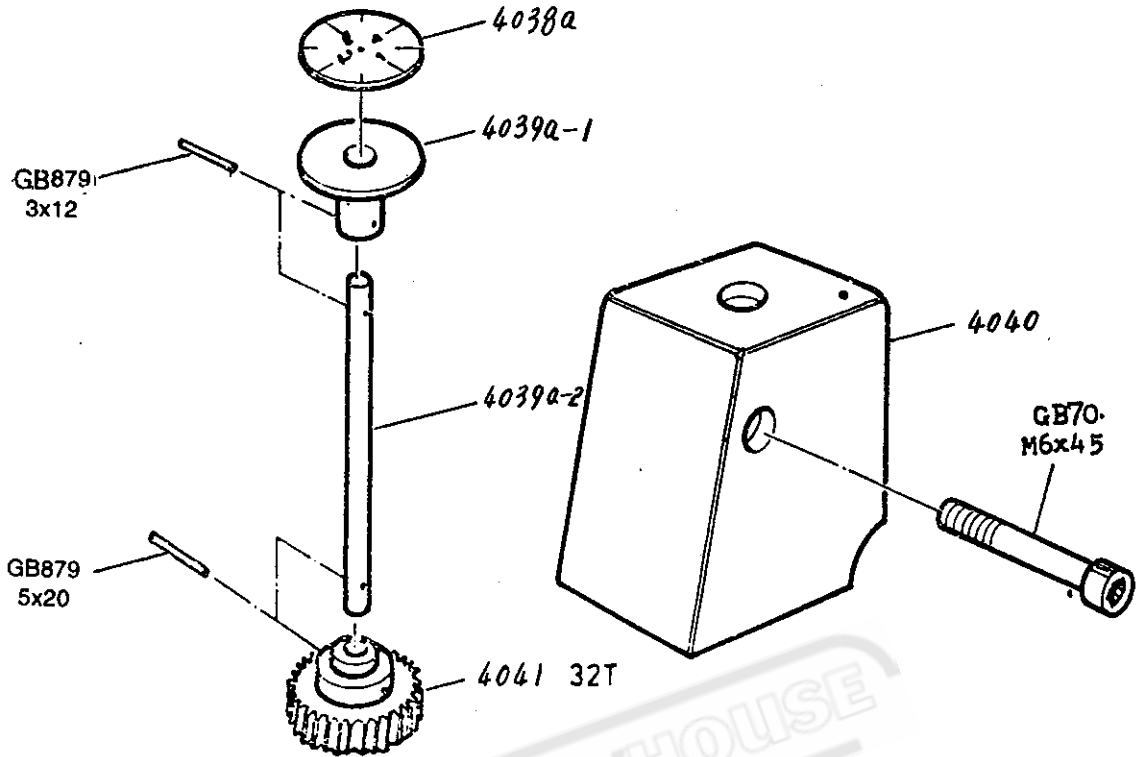

SADDLE & CROSS-SLIDE Telescopic type

TOP SLIDE, TOOL POST

TAIL STOCK

BED & SHAFTS

CABINET & PANELS

SWING FRAME, END GEARS & COVER

Metric system

Change gear

HEADSTOCK

GEARBOX

Change gear

- 65T 2007
- 66T 2008
- 70T 2009

SWING FRAME, END GEARS & COVER

Inch system

THREADING DIALS

INCH