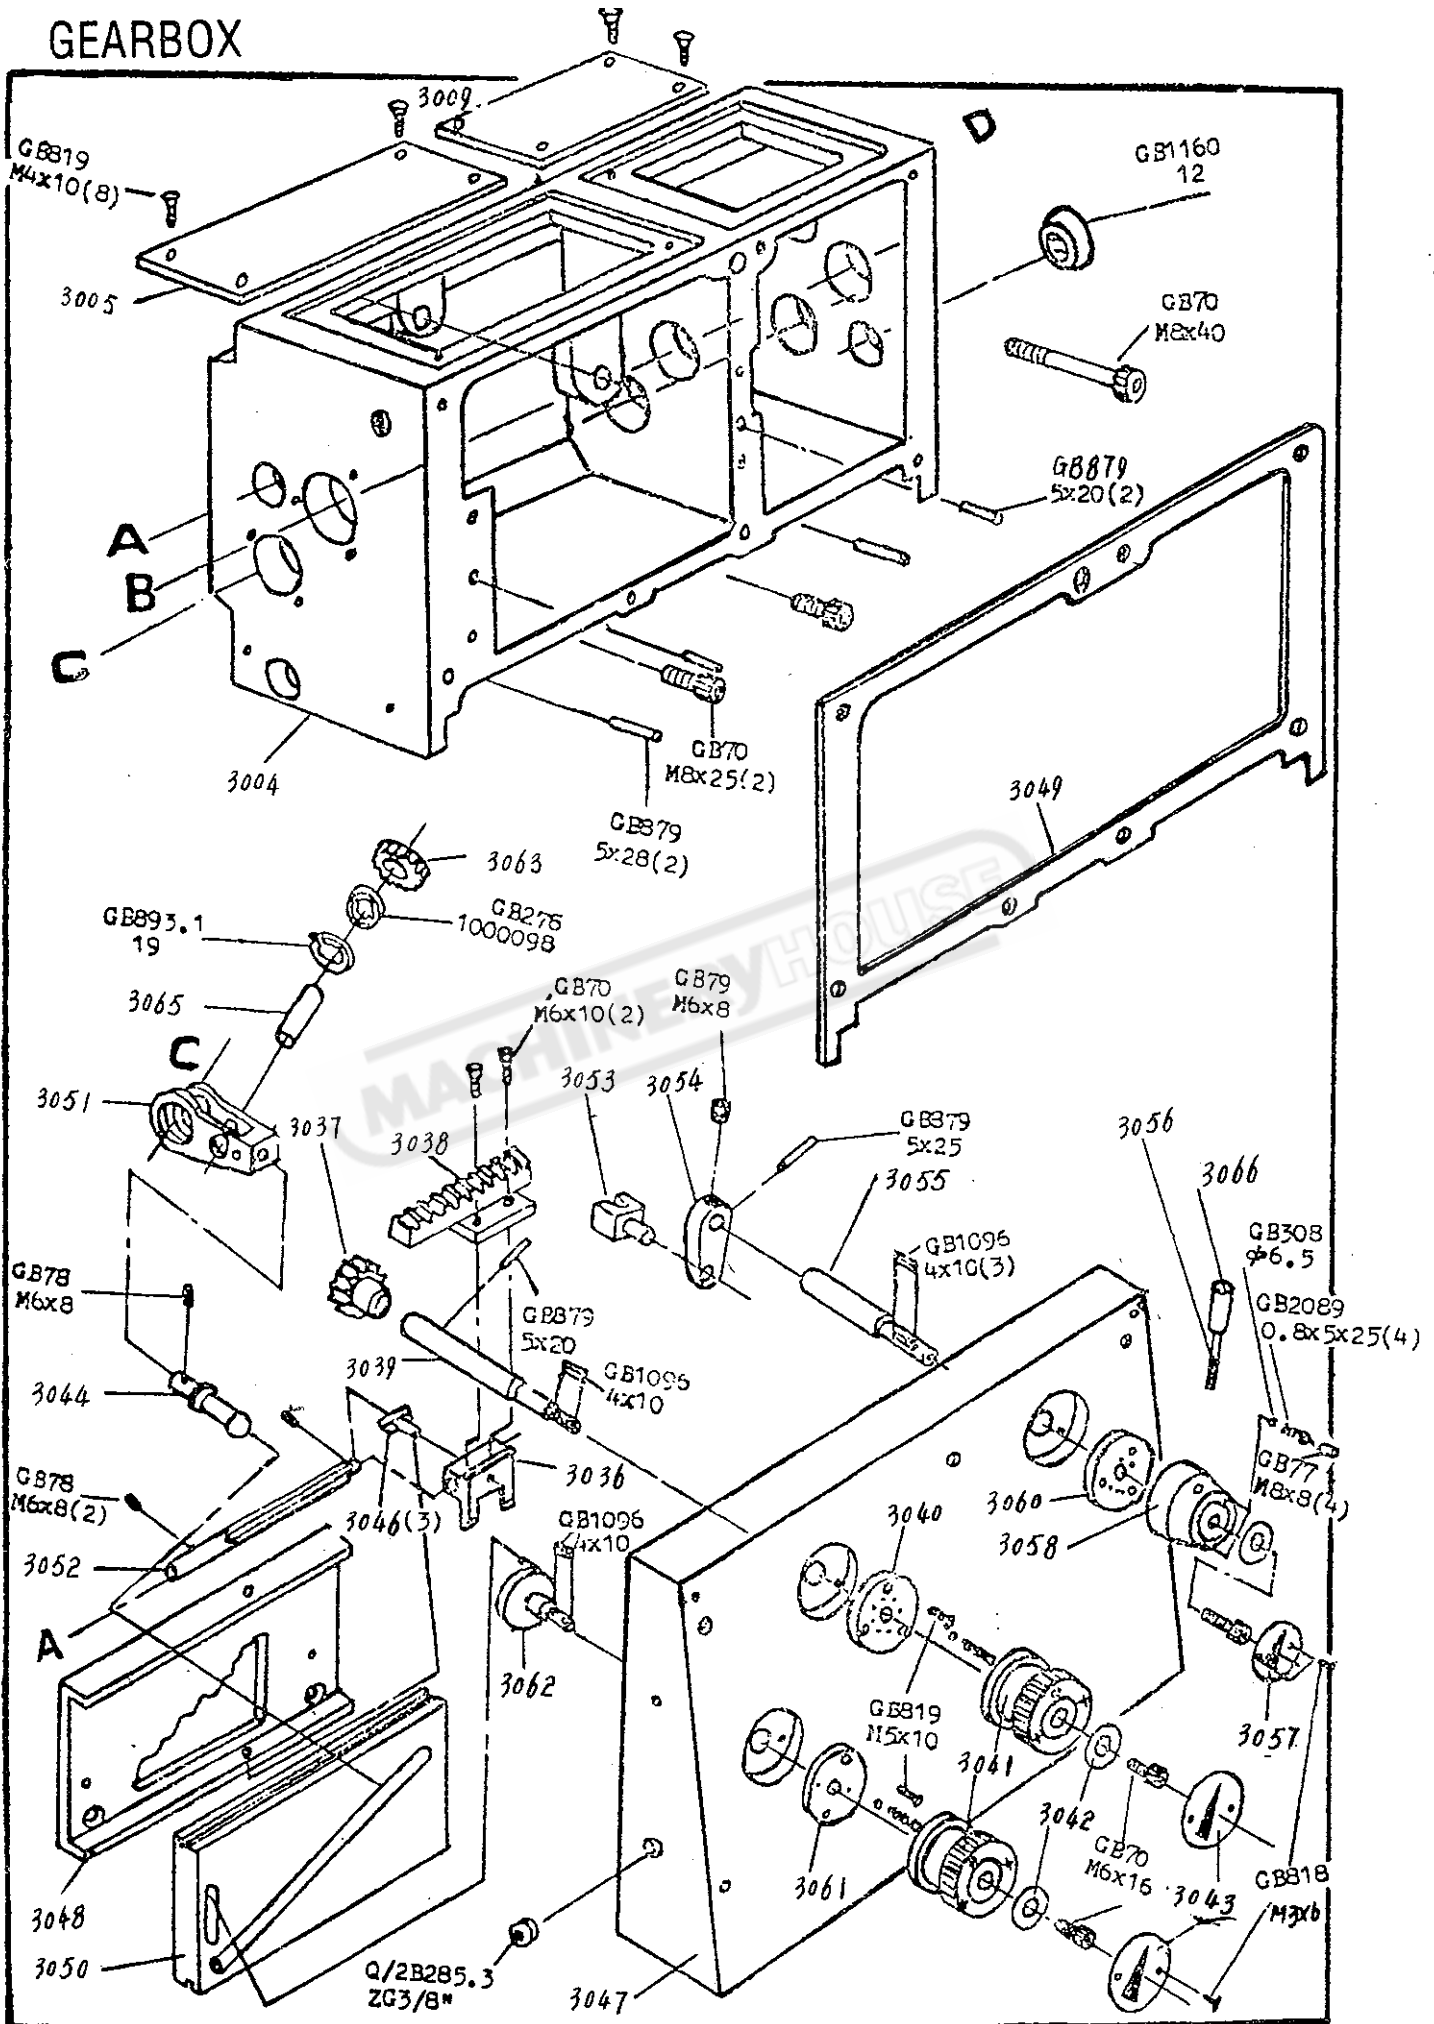

HEADSTOCK

HEADSTOCK

HEADSTOCK

GEARBOX

GEARBOX Inch system

GEARBOX Metrit system

APRON Left hand, Lever type

APKUN Left hand, Lever type

SADDLE & CROSS-SLIDE Telescopic type

TOP SLIDE, TOOL POST

TAIL STOCK

BED & SHAFTS

CABINET & PANELS

SWING FRAME, END GEARS & COVER

Metric system

Change gear

HEADSTOCK

GEARBOX

Change gear

- 65T 2007
- 66T 2008
- 70T 2009

SWING FRAME, END GEARS & COVER

Inch system

THREADING DIALS

INCH