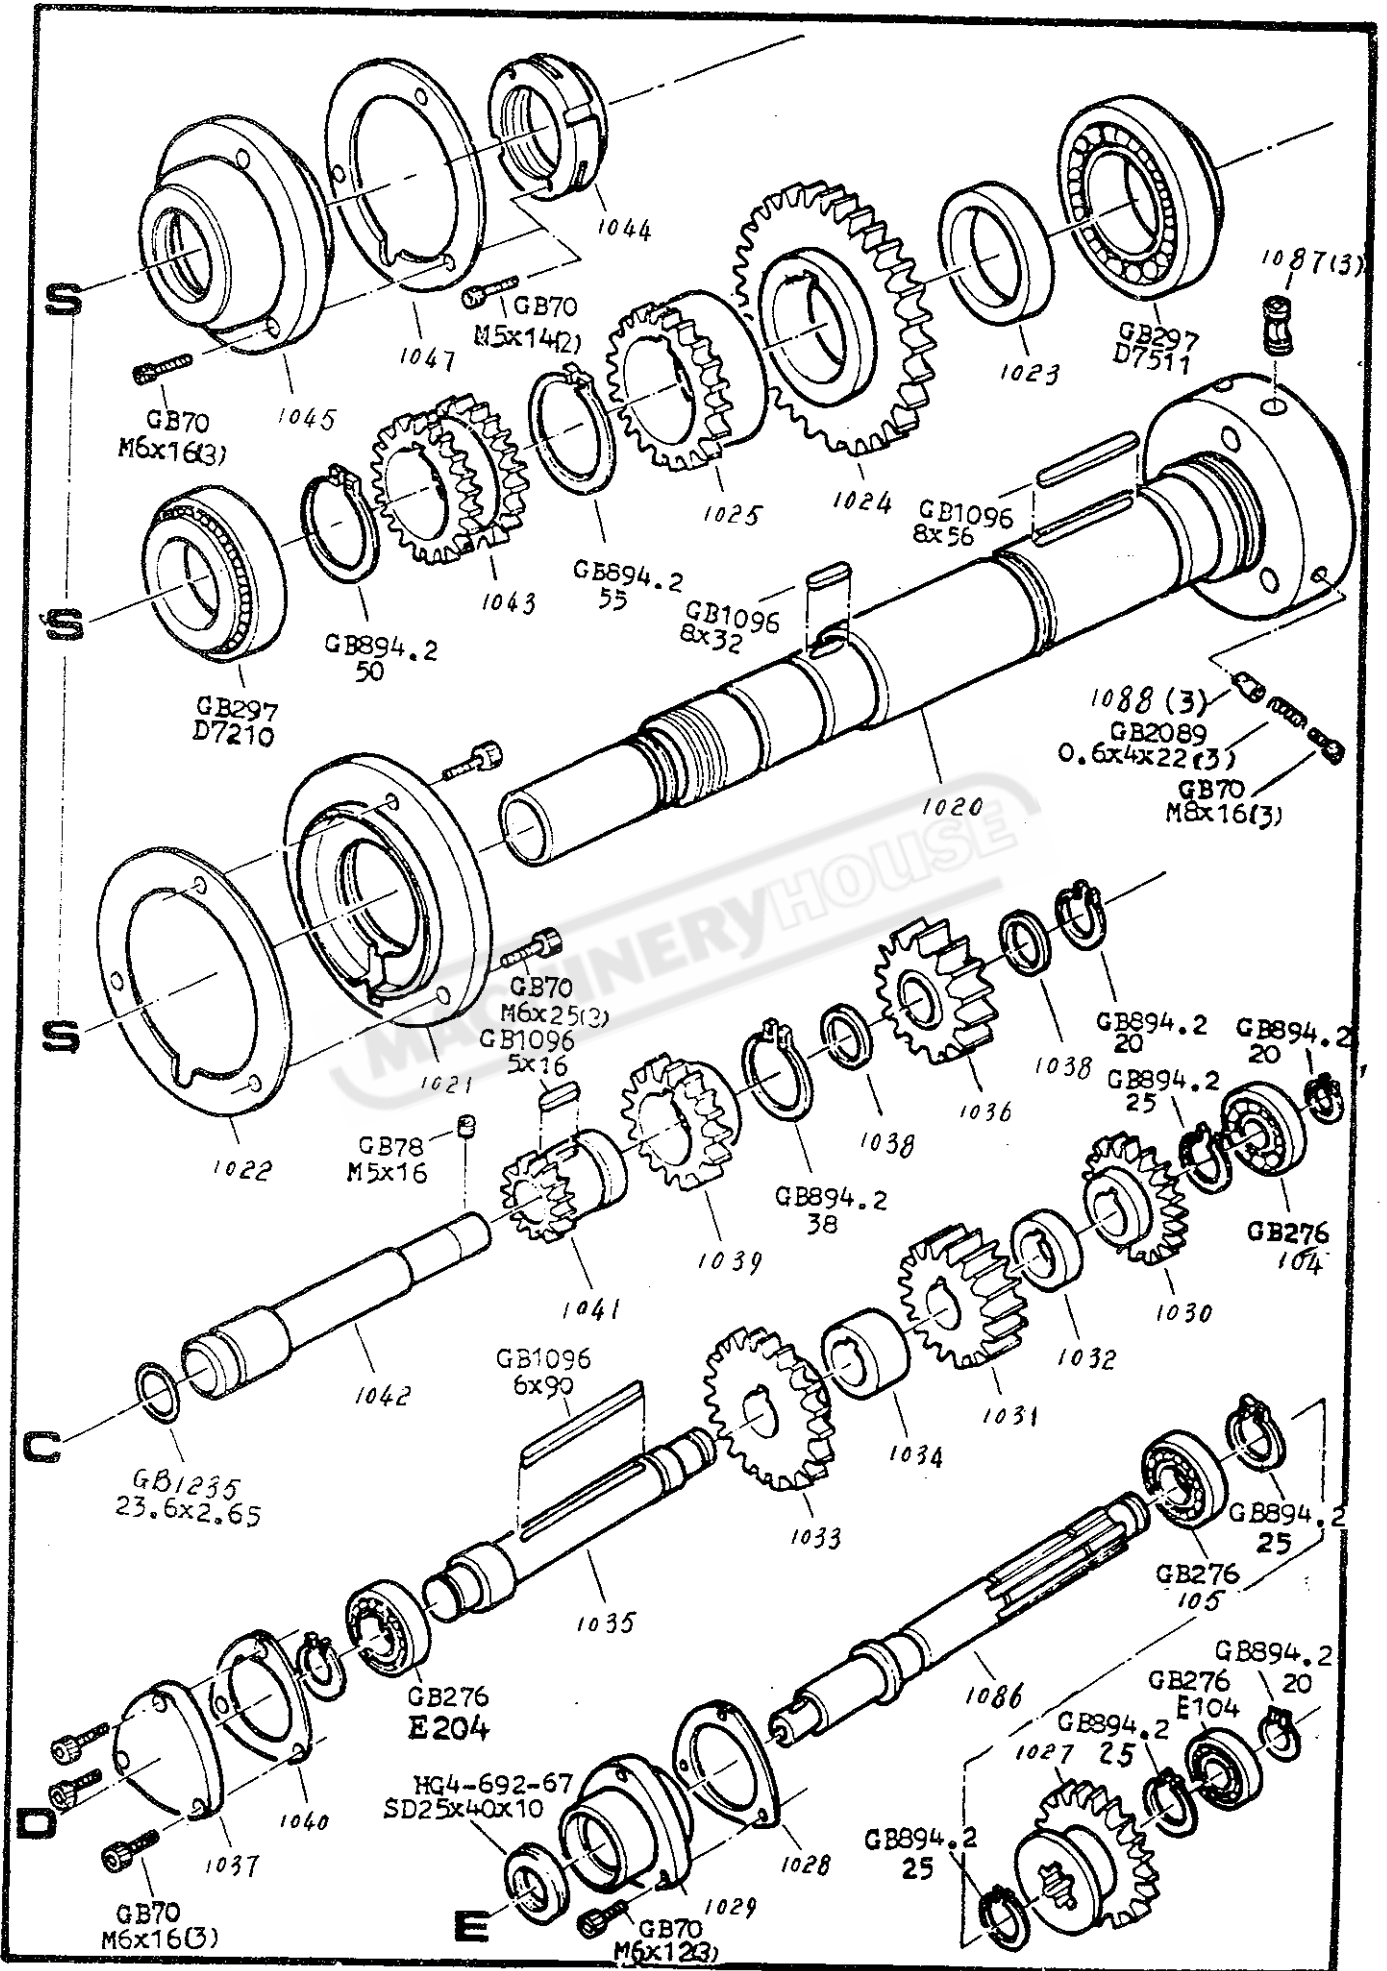

HEADSTOCK

HEADSTOCK

HEADSTOCK

GEARBOX

GEARBOX Inch system

GEARBOX Metrit system

APRON Left hand, Lever type

APKUN Left hand, Lever type

SADDLE & CROSS-SLIDE Telescopic type

TOP SLIDE, TOOL POST

TAIL STOCK

BED & SHAFTS

CABINET & PANELS

SWING FRAME, END GEARS & COVER

Metric system

Change gear