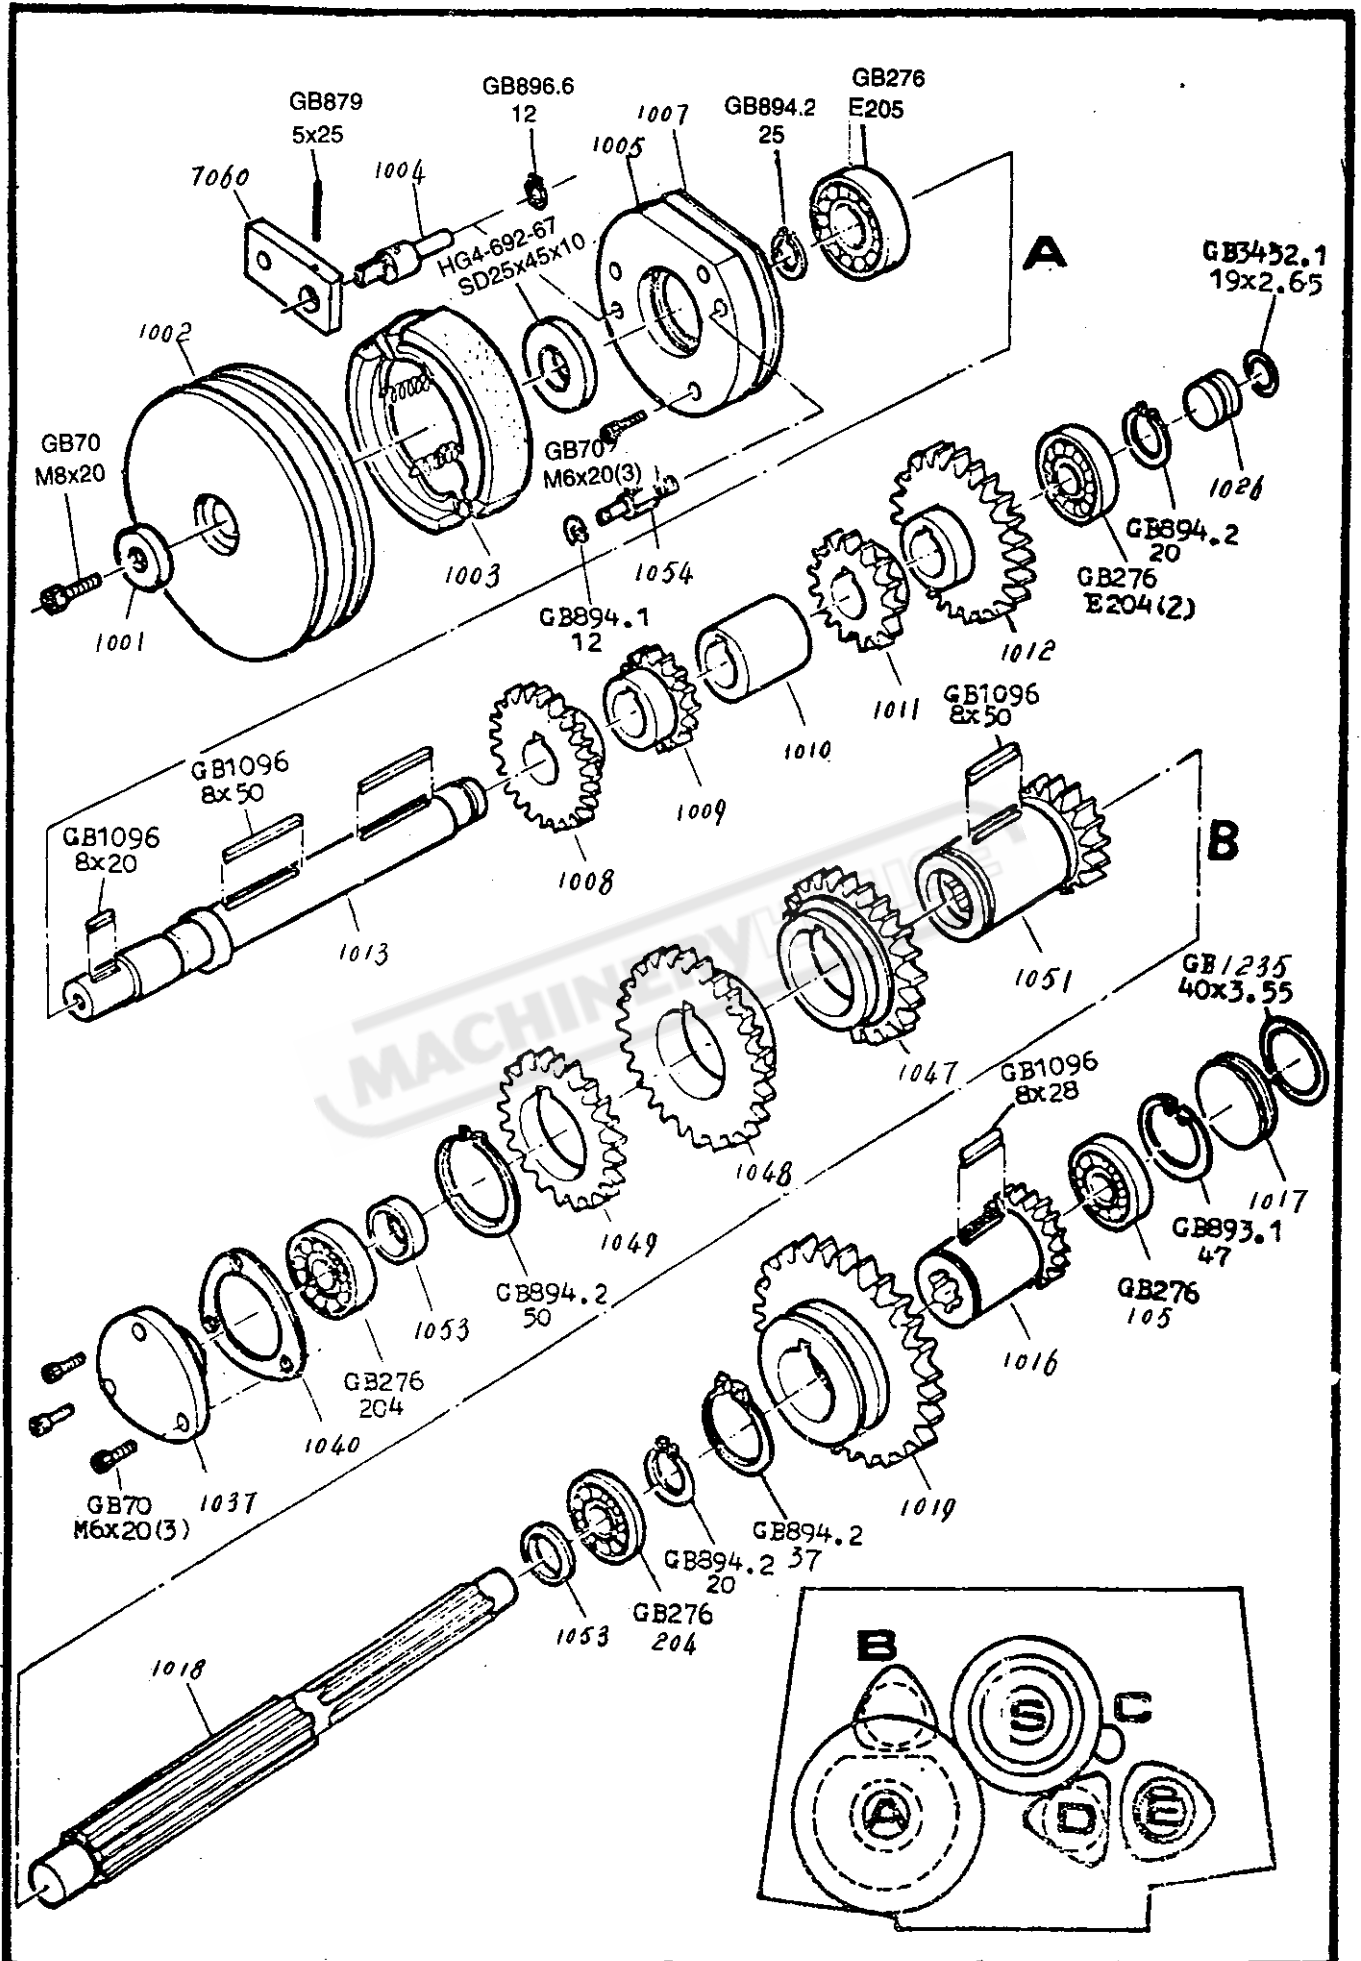

HEADSTOCK

HEADSTOCK

HEADSTOCK

GEARBOX

GEARBOX Inch system

GEARBOX Metrit system

APRON Left hand, Lever type

APKUN Left hand, Lever type

SADDLE & CROSS-SLIDE Telescopic type

TOP SLIDE, TOOL POST

TAIL STOCK

BED & SHAFTS

CABINET & PANELS

SWING FRAME, END GEARS & COVER

Metric system

Change gear