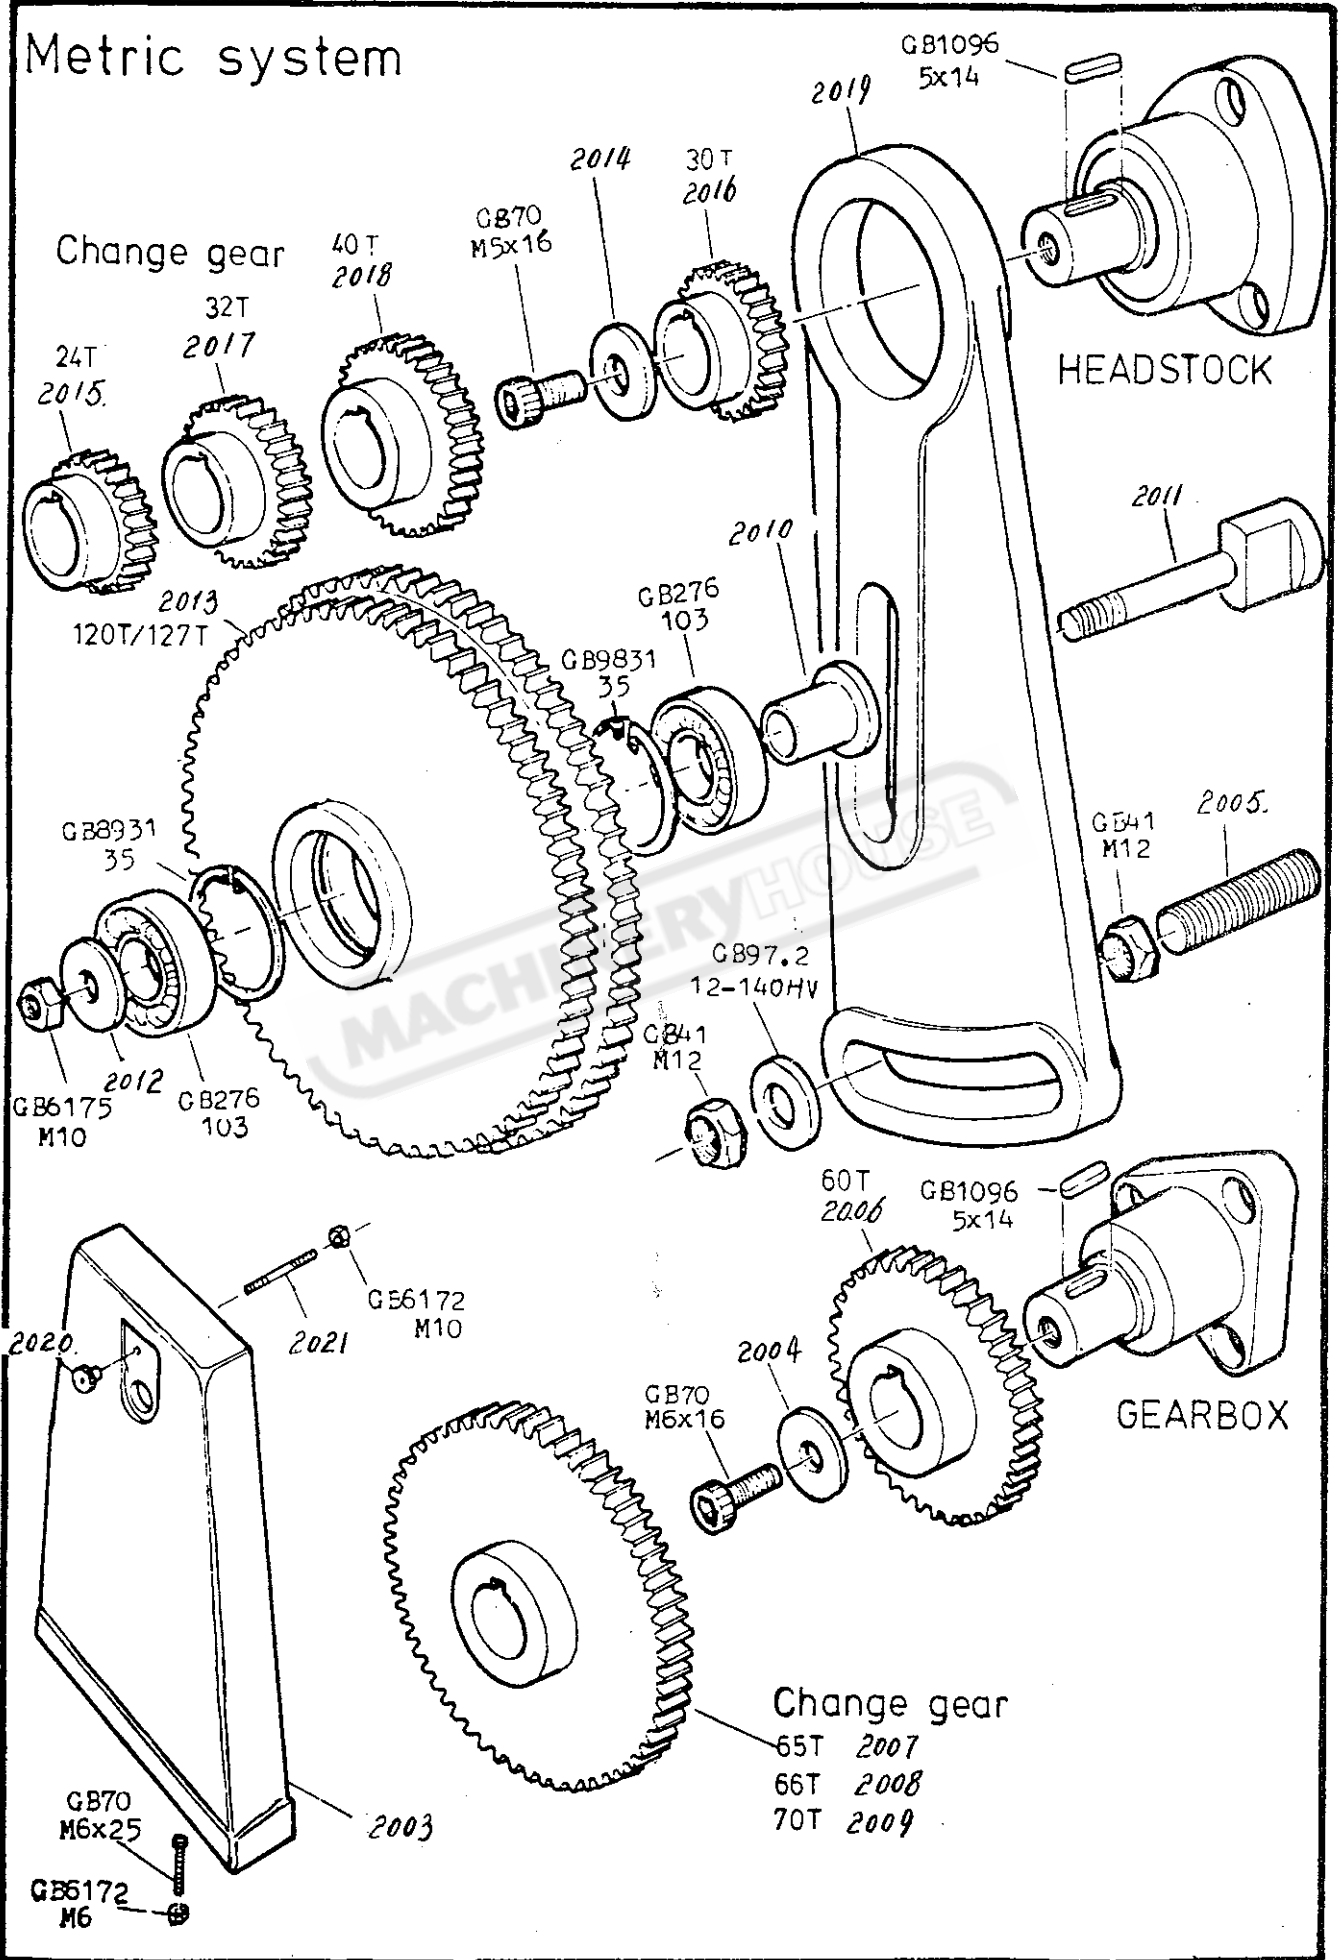

SADDLE & CROSS-SLIDE Telescopic type

TOP SLIDE, TOOL POST

TAIL STOCK

BED & SHAFTS

CABINET & PANELS

SWING FRAME, END GEARS & COVER

Metric system

Change gear

HEADSTOCK

GEARBOX

Change gear

- 65T 2007
- 66T 2008
- 70T 2009

SWING FRAME, END GEARS & COVER

Inch system

THREADING DIALS

INCH