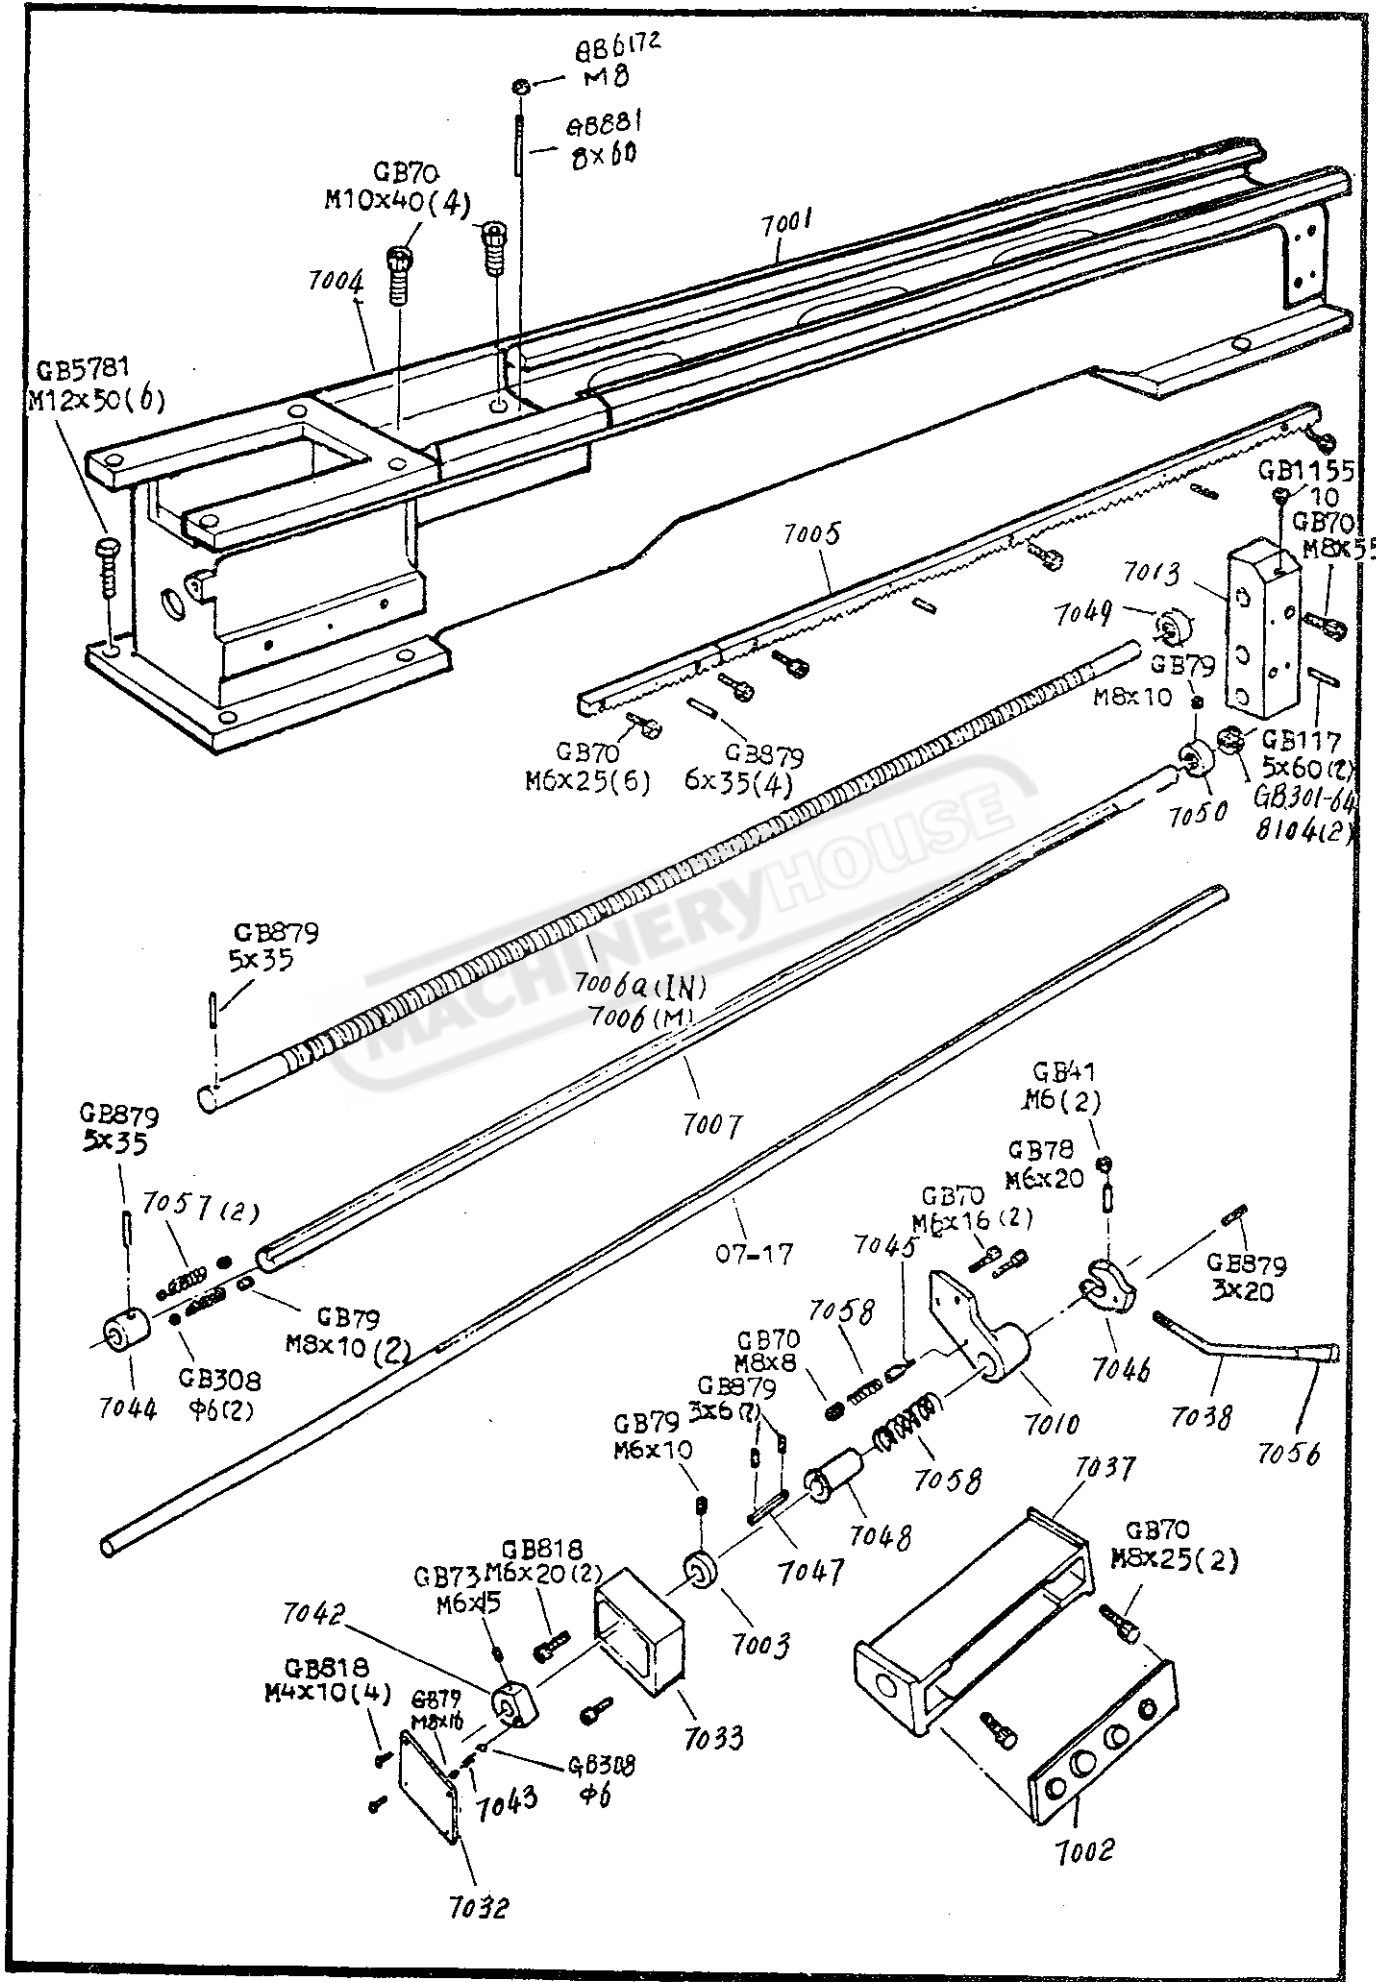

SADDLE & CROSS-SLIDE Telescopic type

TOP SLIDE, TOOL POST

TAIL STOCK

BED & SHAFTS

CABINET & PANELS

SWING FRAME, END GEARS & COVER

Metric system

Change gear

HEADSTOCK

GEARBOX

Change gear

- 65T 2007
- 66T 2008
- 70T 2009

SWING FRAME, END GEARS & COVER

Inch system

THREADING DIALS

INCH